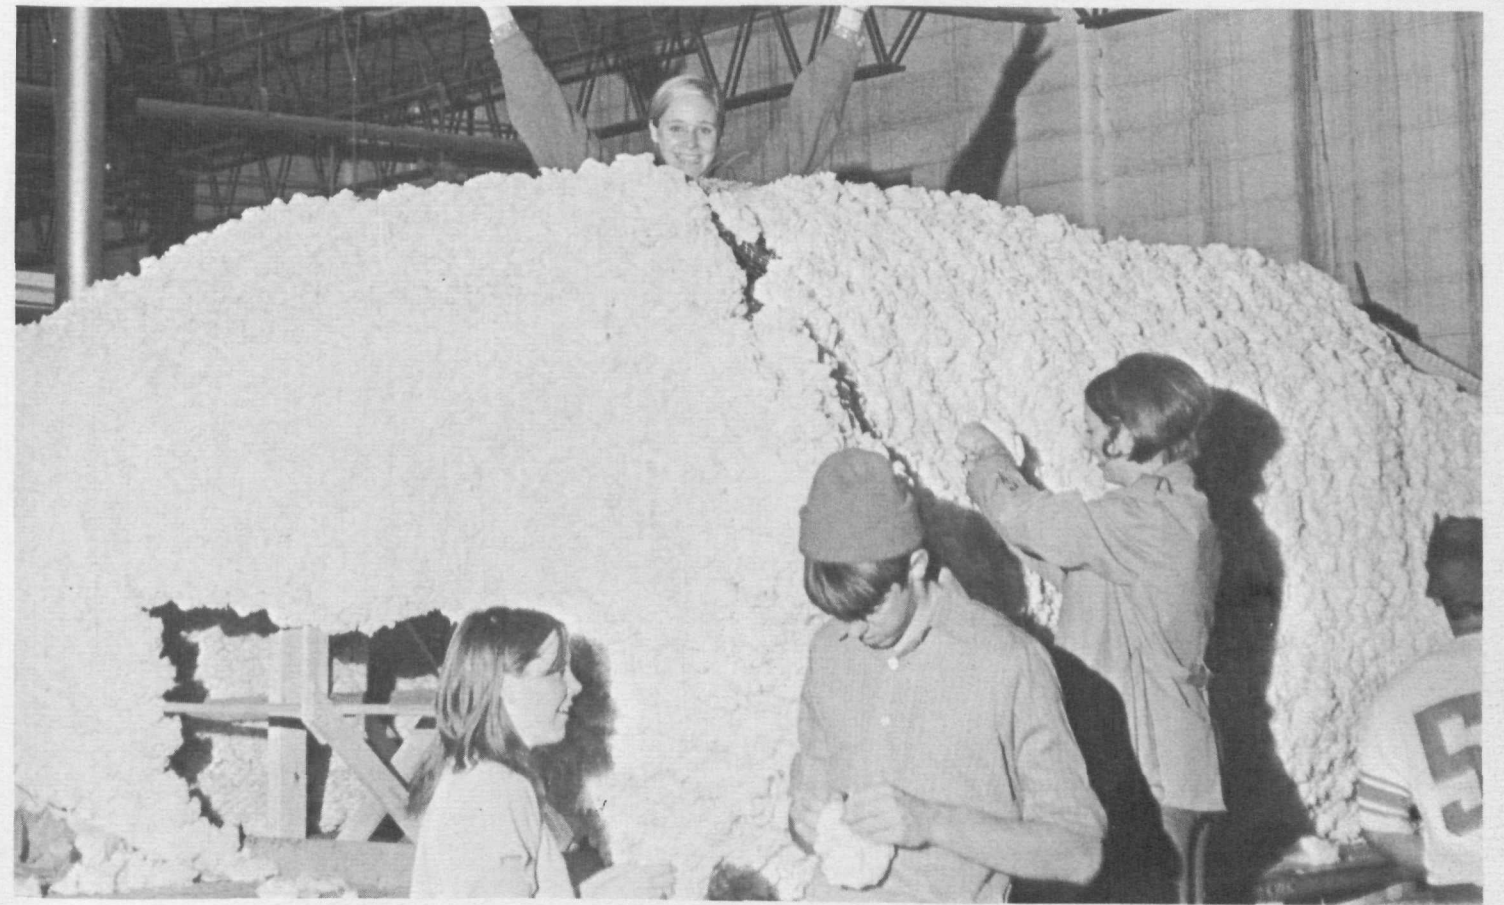

*Working Together Or Apart
All Classes Made It A
Great Homecoming*

ABOVE FLOWER production wafts down a line of Seniors. UPPER RIGHT, LAZY Dick Kirchner oversees float construction. UPPER FAR RIGHT, "YOUR wish is my command," heralds Kathy Juhnke. LOWER LEFT, THE QUEEN'S float takes form through a multiple class effort. LOWER FAR RIGHT, SOPHOMORES hit the bottle during float building sessions. RIGHT, SENIOR guys display their fabulous Homecoming spirit.